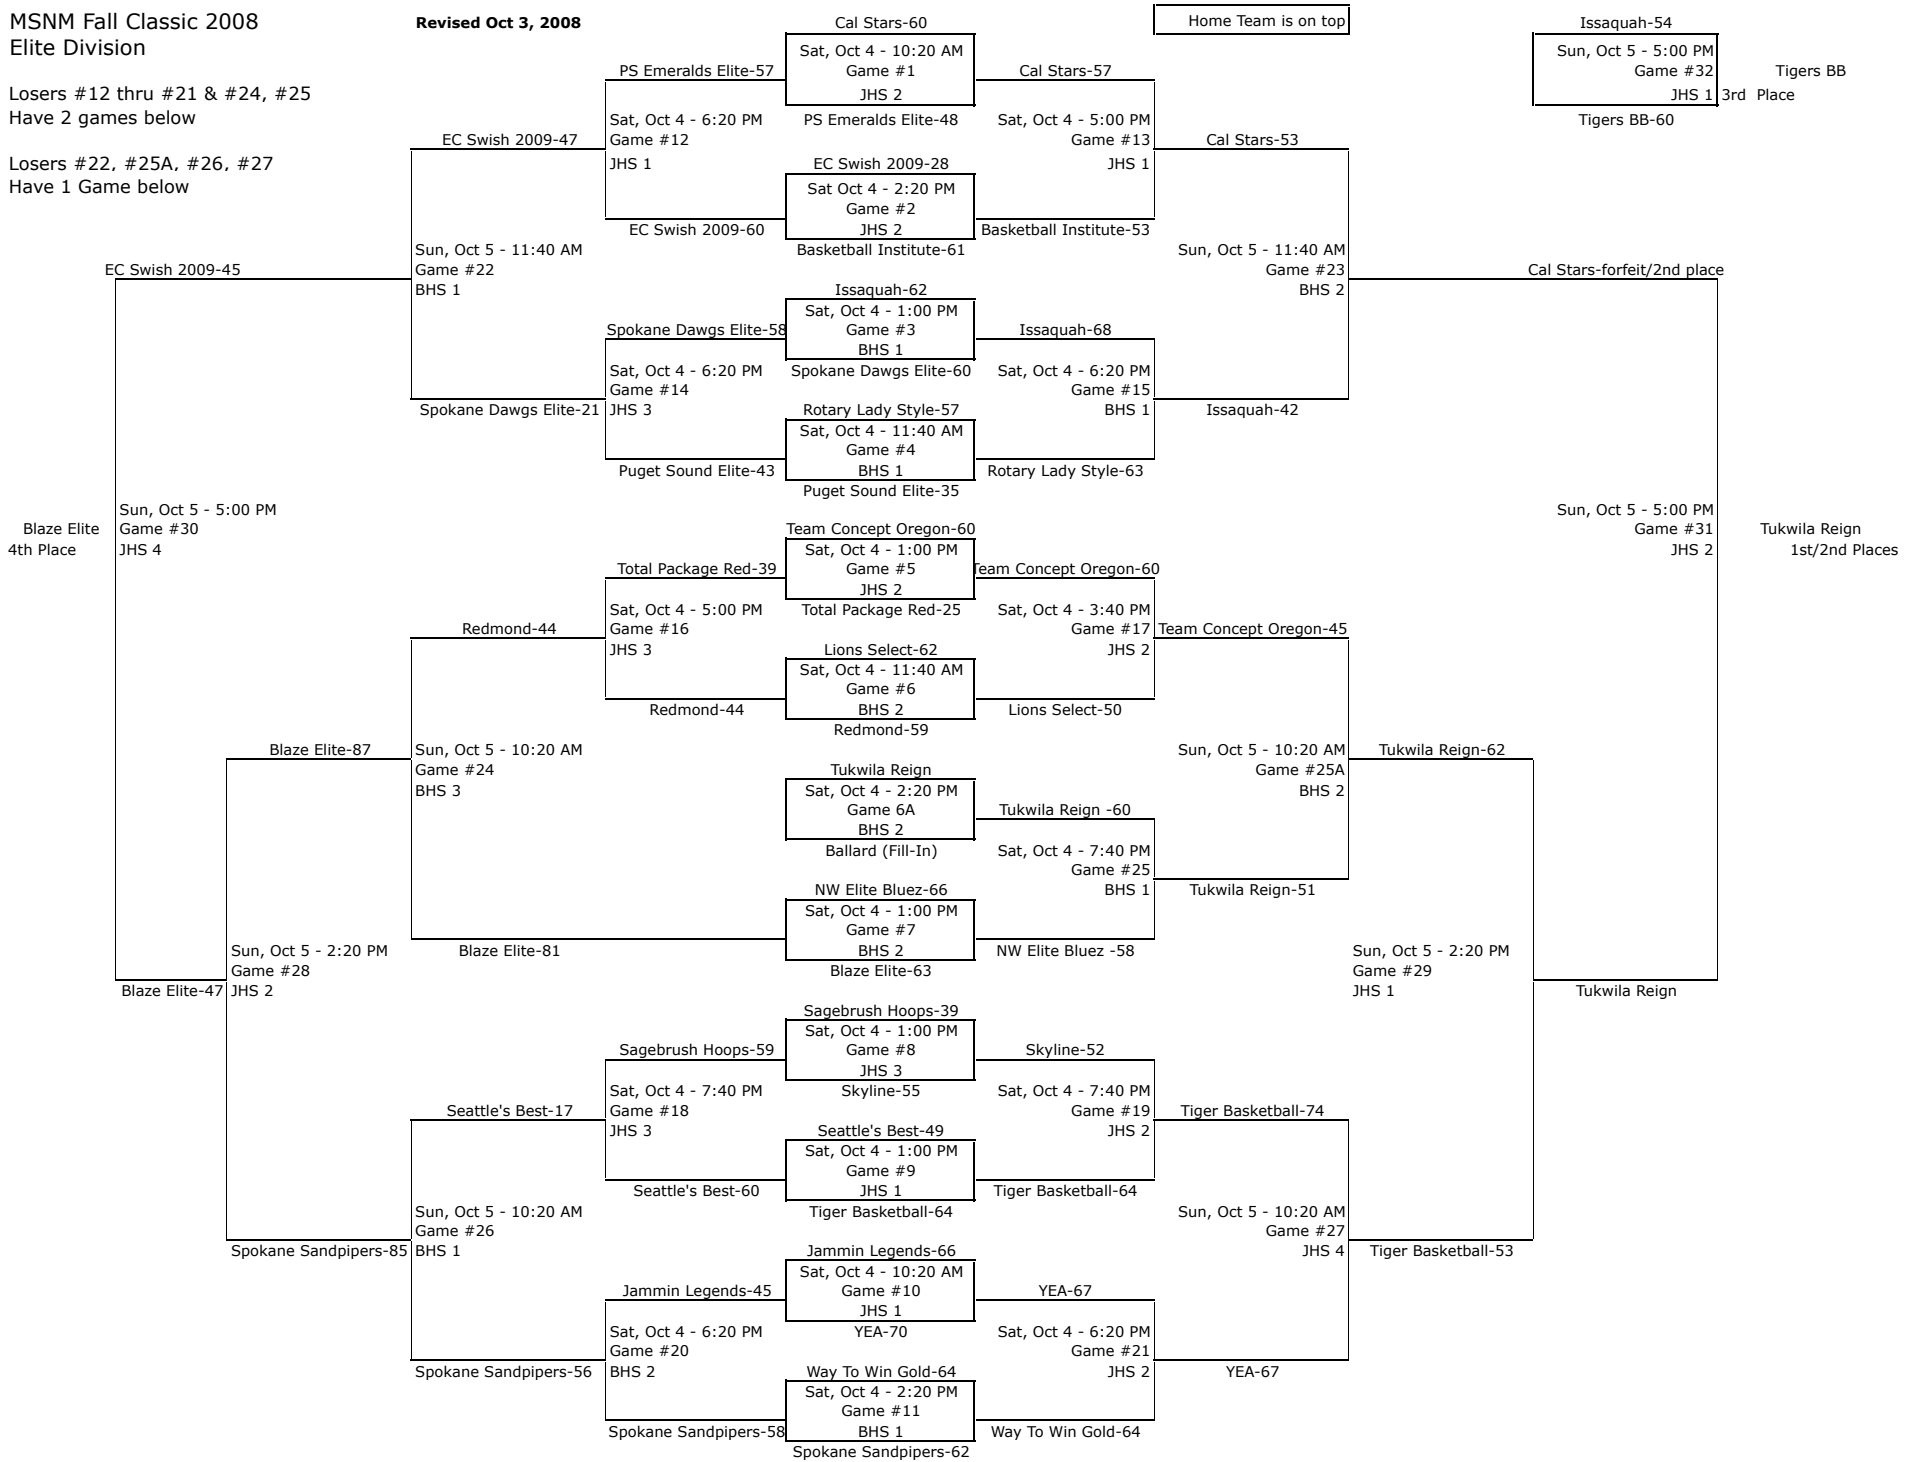

MSNM Fall Classic 2008
Elite Division

Losers #12 thru #21 & #24, #25
Have 2 games below

Losers #22, #25A, #26, #27
Have 1 Game below

Revised Oct 3, 2008

GAMES MAY NOT BE IN ORDER - CHECK THOROUGHLY!

Guarantee Games Revised 9/16/2008

Game #	Date	Time	Gym	Home	Visitor
33	Sun, Oct 5	9:00 AM	BHS 1	Basketball Institute-60	Rotary Lady Style-49
34	Sun, Oct 5	9:00 AM	BHS 2	Puget Sound Elite-40	Total Package Red-42
35	Sun, Oct 5	9:00 AM	BHS 3	Lions Select-54	NW Elite Bluez-55
36	Sun, Oct 5	11:40 AM	BHS 3	Sagebrush Hoops-62	Jammin Legends-39
37	Sun, Oct 5	1:00 PM	BHS 1	Way To Win Gold-68	NW Elite Bluez-57
38	Sun, Oct 5	1:00 PM	BHS 2	PS Emeralds Elite-52	Redmond-33
40	Sun, Oct 5	5:00 PM	BHS 2	YEA	Team Concept Oregon
41	Sun, Oct 5	2:20 PM	BHS 2	Seattle's Best-36	Spokane Dawgs Elite-51
42	Sun, Oct 5	2:20 PM	BHS 3	Basketball Institute-55	Skyline-41
43	Sun, Oct 5	2:20 PM	BHS 1	Puget Sound Elite-33	Way to Win (fill-in)-71
44	Sun, Oct 5	3:40 PM	BHS 2	Lions Select-58	Rotary Lady Style-74
45	Sun, Oct 5	3:40 PM	BHS 3	Sagebrush Hoops-59	Redmond-36
46	Sun, Oct 5	5:00 PM	BHS 1	Way To Win Gold	Skyline
47	Sun, Oct 5	3:40 PM	BHS 1	Spokane Dawgs (fill in)	Total Package Red